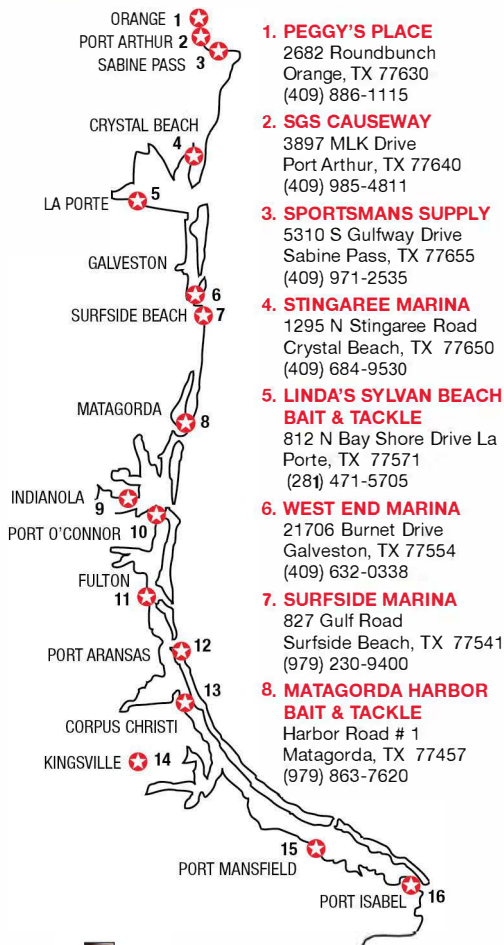

CATCH * CLIP THE TAG * AND RELEASE!

2023 STAR TEXAS COAST WEIGH-IN STATIONS*

1. PEGGY'S PLACE

2682 Roundbunch
Orange, TX 77630
(409) 886-1115

2. SGS CAUSEWAY

3897 MLK Drive
Port Arthur, TX 77640
(409) 985-4811

3. SPORTSMANS SUPPLY

5310 S Gulfway Drive
Sabine Pass, TX 77655
(409) 971-2535

4. STINGAREE MARINA

1295 N Stingaree Road
Crystal Beach, TX 77650
(409) 684-9530

5. LINDA'S SYLVAN BEACH BAIT & TACKLE

812 N Bay Shore Drive La
Porte, TX 77571
(281) 471-5705

6. WEST END MARINA

21706 Burnet Drive
Galveston, TX 77554
(409) 632-0338

7. SURFSIDE MARINA

827 Gulf Road
Surfside Beach, TX 77541
(979) 230-9400

8. MATAGORDA HARBOR BAIT & TACKLE

Harbor Road # 1
Matagorda, TX 77457
(979) 863-7620

9. INDIANOLA FISHING MARINA

8 Bell Street
(end of Hwy. 316/Ocean Drive)
Indianola, TX 77979
(361) 552-5350

10. THE FISHING CENTER

13th @ Intercoastal Waterway
Port O'Connor, TX 77982
(361) 983-4440

11. TERRY'S SEAWORTHY MARINE SUPPLY