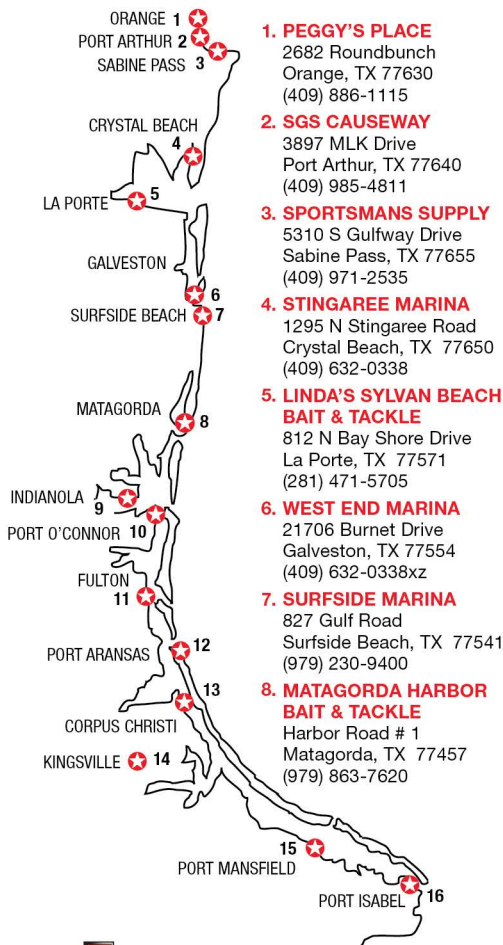

CATCH ★ CLIP THE TAG ★ AND RELEASE!

2023 STAR TEXAS COAST WEIGH-IN STATIONS*

1. PEGGY'S PLACE

2682 Roundbunch
Orange, TX 77630
(409) 886-1115

2. SGS CAUSEWAY

3897 MLK Drive
Port Arthur, TX 77640
(409) 985-4811

3. SPORTSMANS SUPPLY

5310 S Gulfway Drive
Sabine Pass, TX 77655
(409) 971-2535

4. STINGAREE MARINA

1295 N Stingaree Road
Crystal Beach, TX 77650
(409) 632-0338

5. LINDA'S SYLVAN BEACH BAIT & TACKLE

812 N Bay Shore Drive
La Porte, TX 77571
(281) 471-5705

6. WEST END MARINA

21706 Burnet Drive
Galveston, TX 77554
(409) 632-0338xz

7. SURFSIDE MARINA

827 Gulf Road
Surfside Beach, TX 77541
(979) 230-9400

8. MATAGORDA HARBOR BAIT & TACKLE

Harbor Road # 1
Matagorda, TX 77457
(979) 863-7620

9. INDIANOLA FISHING MARINA

8 Bell Street
(end of Hwy. 316/Ocean Drive)
Indianola, TX 77979
(361) 552-5350

10. THE FISHING CENTER

13th @ Intercoastal Waterway
Port O'Connor, TX 77982
(361) 983-4440

11. TERRY'S SEAWORTHY MARINE SUPPLY