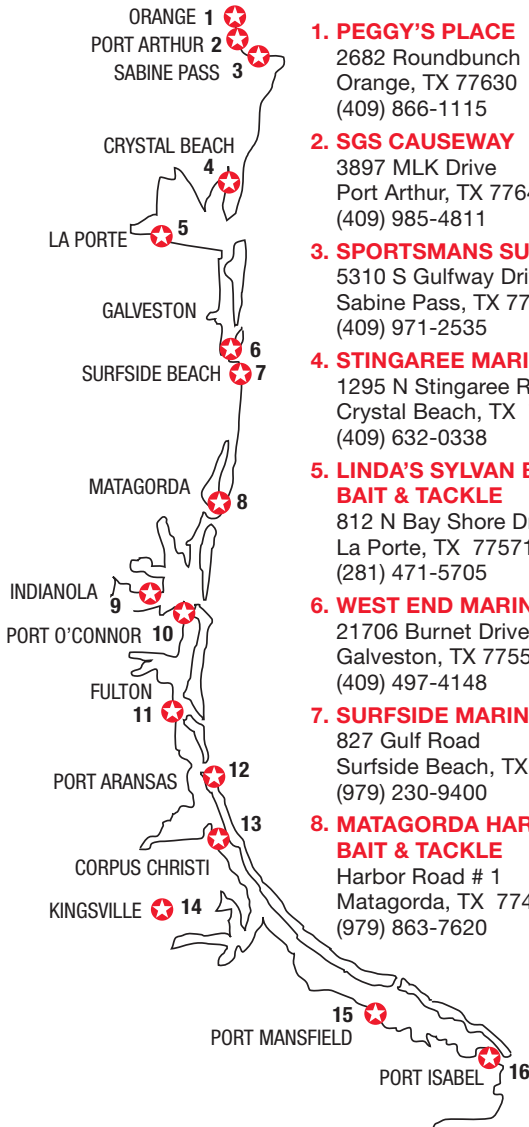

2022 STAR TEXAS COAST WEIGH-IN STATIONS*

1. PEGGY'S PLACE

2682 Roundbunch
Orange, TX 77630
(409) 866-1115

2. SGS CAUSEWAY

3897 MLK Drive
Port Arthur, TX 77640
(409) 985-4811

3. SPORTSMANS SUPPLY

5310 S Gulfway Drive
Sabine Pass, TX 77655
(409) 971-2535

4. STINGAREE MARINA

1295 N Stingaree Road
Crystal Beach, TX 77650
(409) 632-0338

5. LINDA'S SYLVAN BEACH BAIT & TACKLE

812 N Bay Shore Drive
La Porte, TX 77571
(281) 471-5705

6. WEST END MARINA

21706 Burnet Drive
Galveston, TX 77554
(409) 497-4148

7. SURFSIDE MARINA

827 Gulf Road
Surfside Beach, TX 77541
(979) 230-9400

8. MATAGORDA HARBOR BAIT & TACKLE

Harbor Road # 1
Matagorda, TX 77457
(979) 863-7620

9. INDIANOLA FISHING MARINA

8 Bell Street
(end of Hwy. 316/Ocean Drive)
Indianola, TX 77979
(361) 552-5350

10. THE FISHING CENTER

13th @ Intercoastal Waterway
Port O'Connor, TX 77982
(361) 983-4440

11. TERRY'S SEAWORTHY MARINE SUPPLY

102 S. Fulton Beach Road
Fulton, TX 78358
(361) 727-9100

12. FISHERMAN'S WHARF