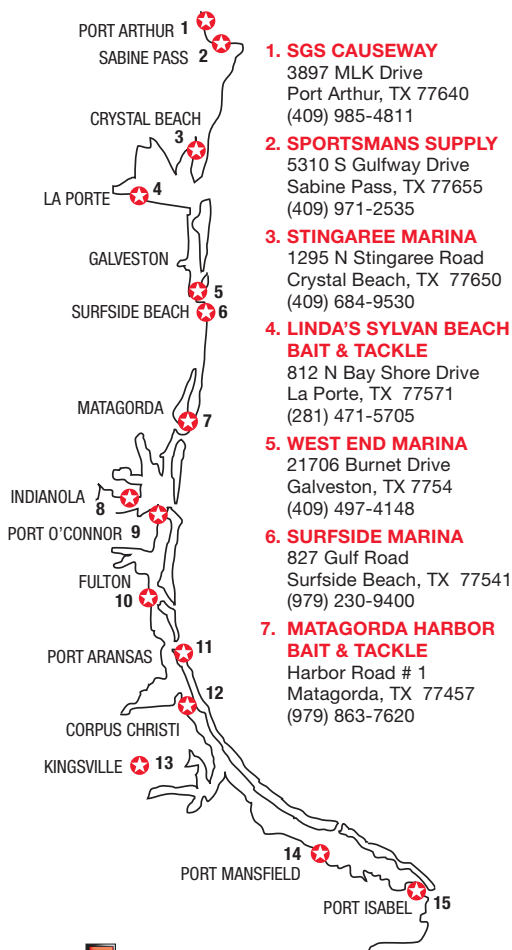

CATCH ★ CLIP THE TAG ★ AND RELEASE!

2021 STAR TEXAS COAST WEIGH-IN STATIONS*

1. SGS CAUSEWAY

3897 MLK Drive
Port Arthur, TX 77640
(409) 985-4811

2. SPORTSMANS SUPPLY

5310 S Gulfway Drive
Sabine Pass, TX 77655
(409) 971-2535

3. STINGAREE MARINA

1295 N Stingaree Road
Crystal Beach, TX 77650
(409) 684-9530

4. LINDA'S SYLVAN BEACH BAIT & TACKLE

812 N Bay Shore Drive
La Porte, TX 77571
(281) 471-5705

5. WEST END MARINA

21706 Burnet Drive
Galveston, TX 7754
(409) 497-4148

6. SURFSIDE MARINA

827 Gulf Road
Surfside Beach, TX 77541
(979) 230-9400

7. MATAGORDA HARBOR BAIT & TACKLE

Harbor Road # 1
Matagorda, TX 77457
(979) 863-7620

8. INDIANOLA FISHING MARINA

8 Bell Street
(end of Hwy. 316/Ocean Drive)
Indianola, TX 77979
(361) 552-5350

9. THE FISHING CENTER

13th @ Intercoastal Waterway
Port O'Connor, TX 77982
(361) 983-4440

10. TERRY'S SEAWORTHY MARINE SUPPLY

102 S. Fulton Beach Road
Fulton, TX 78358
(361) 727-9100

11. WOODY'S SPORT'S CENTER