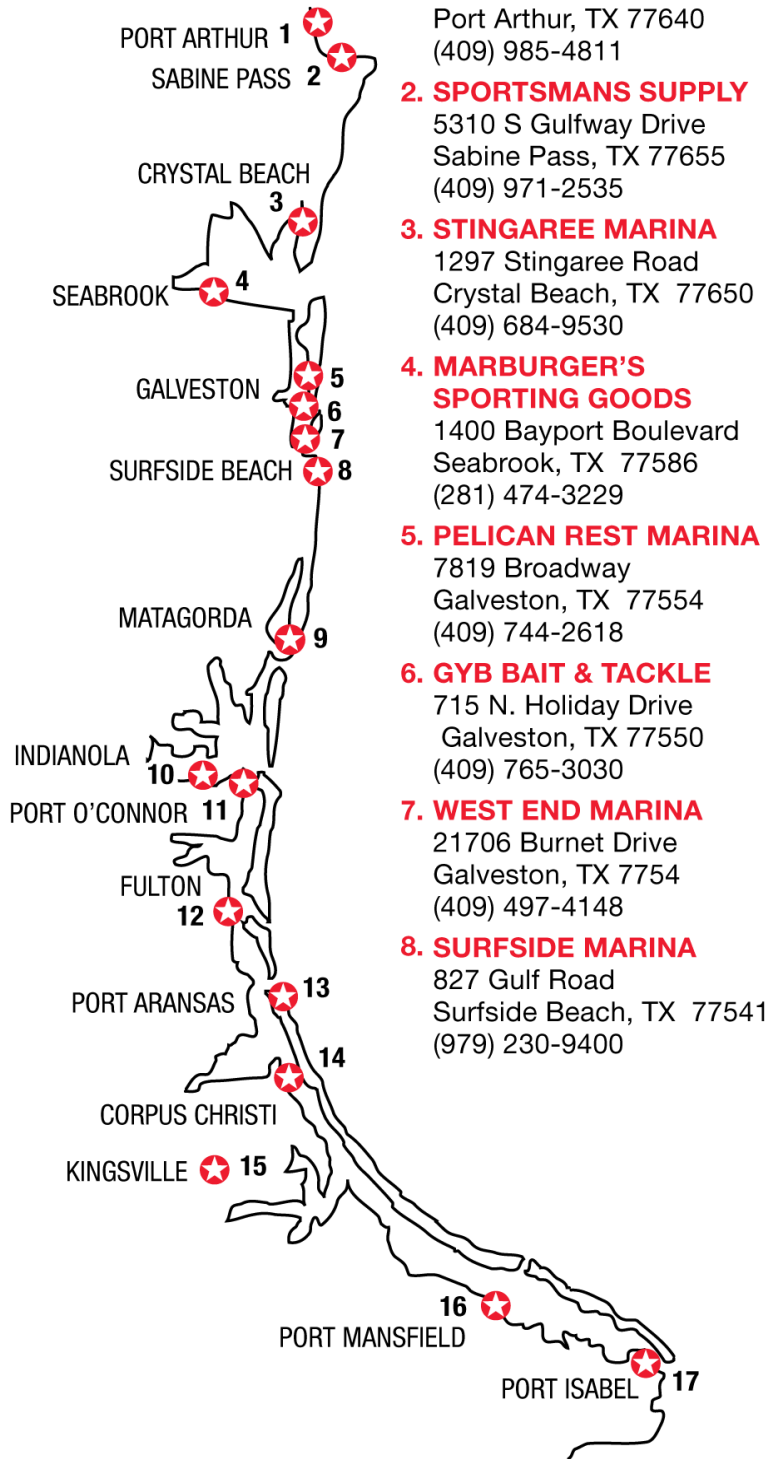

# 2019 STAR TEXAS COAST WEIGH-IN STATIONS\*

## 1. SGS CAUSEWAY

3897 MLK Drive  
Port Arthur, TX 77640  
(409) 985-4811

## 10. INDIANOLA FISHING MARINA

8 Bell Street  
(end of Hwy. 316/Ocean Drive)  
Indianola, TX 77979  
(361) 552-5350

## 16. HARBOR BAIT & TACKLE

123 W. Harbor  
Port Mansfield, TX 78598  
(956) 944-2367